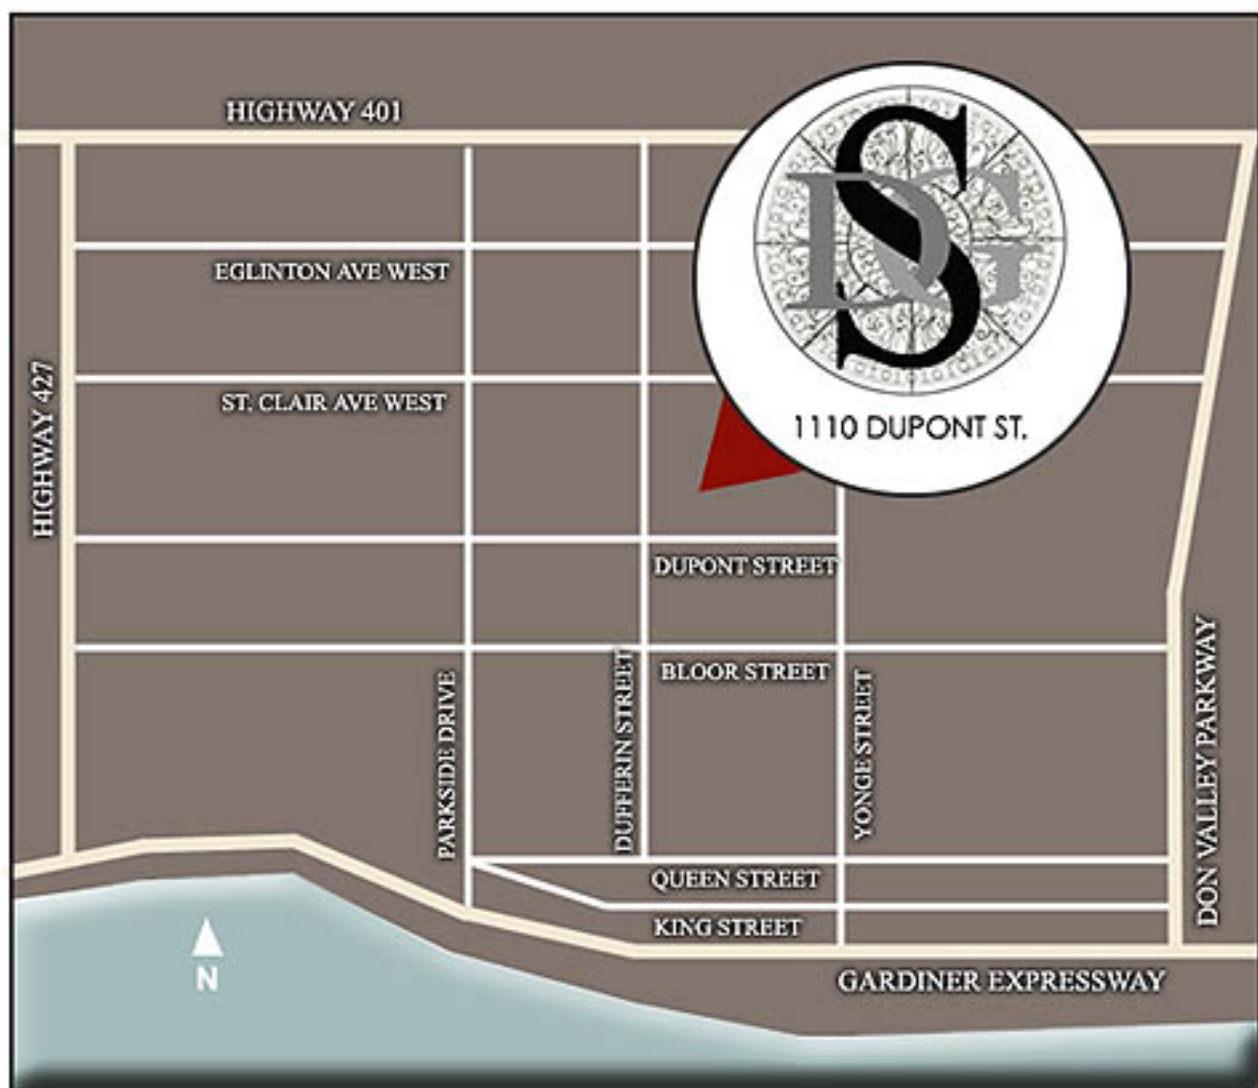

SOLARIUM DESIGN GROUP LTD

LEADED GLASS DOMES & CEILINGS

1110 DUPONT STREET TORONTO, ONTARIO M6H 2A2

T / F 4 1 6 . 5 3 5 . 1 4 1 9